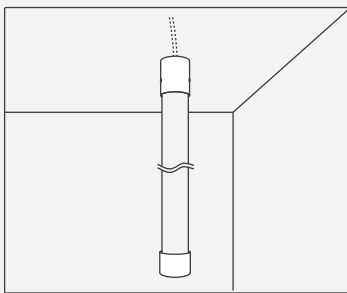

AS-NNR25VCC1-2500